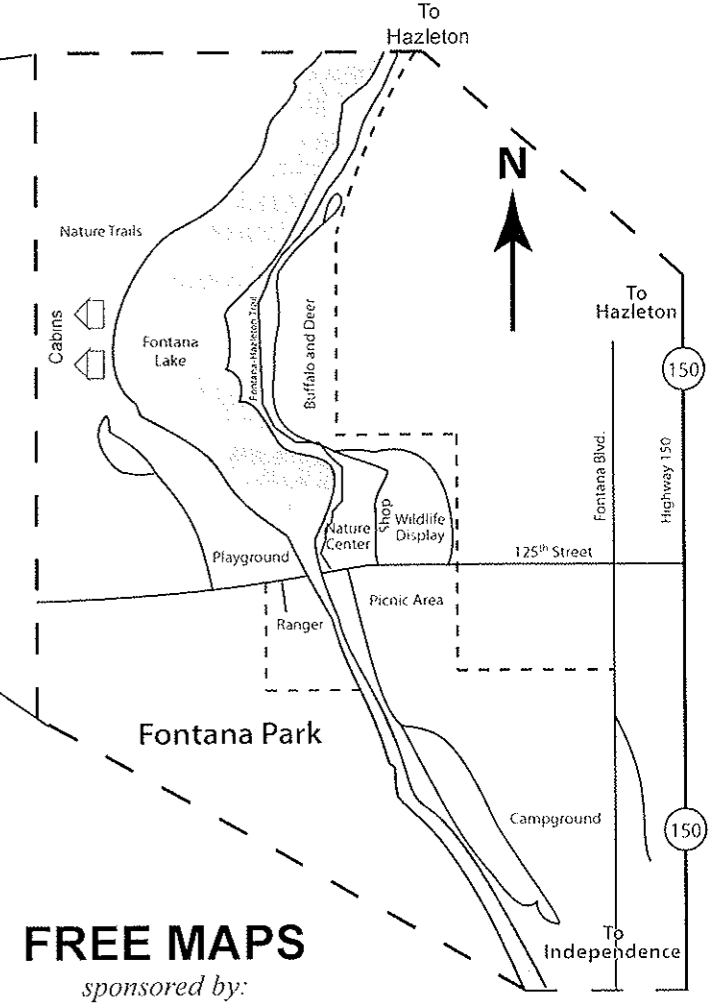

Enlargement of Fontana Park area