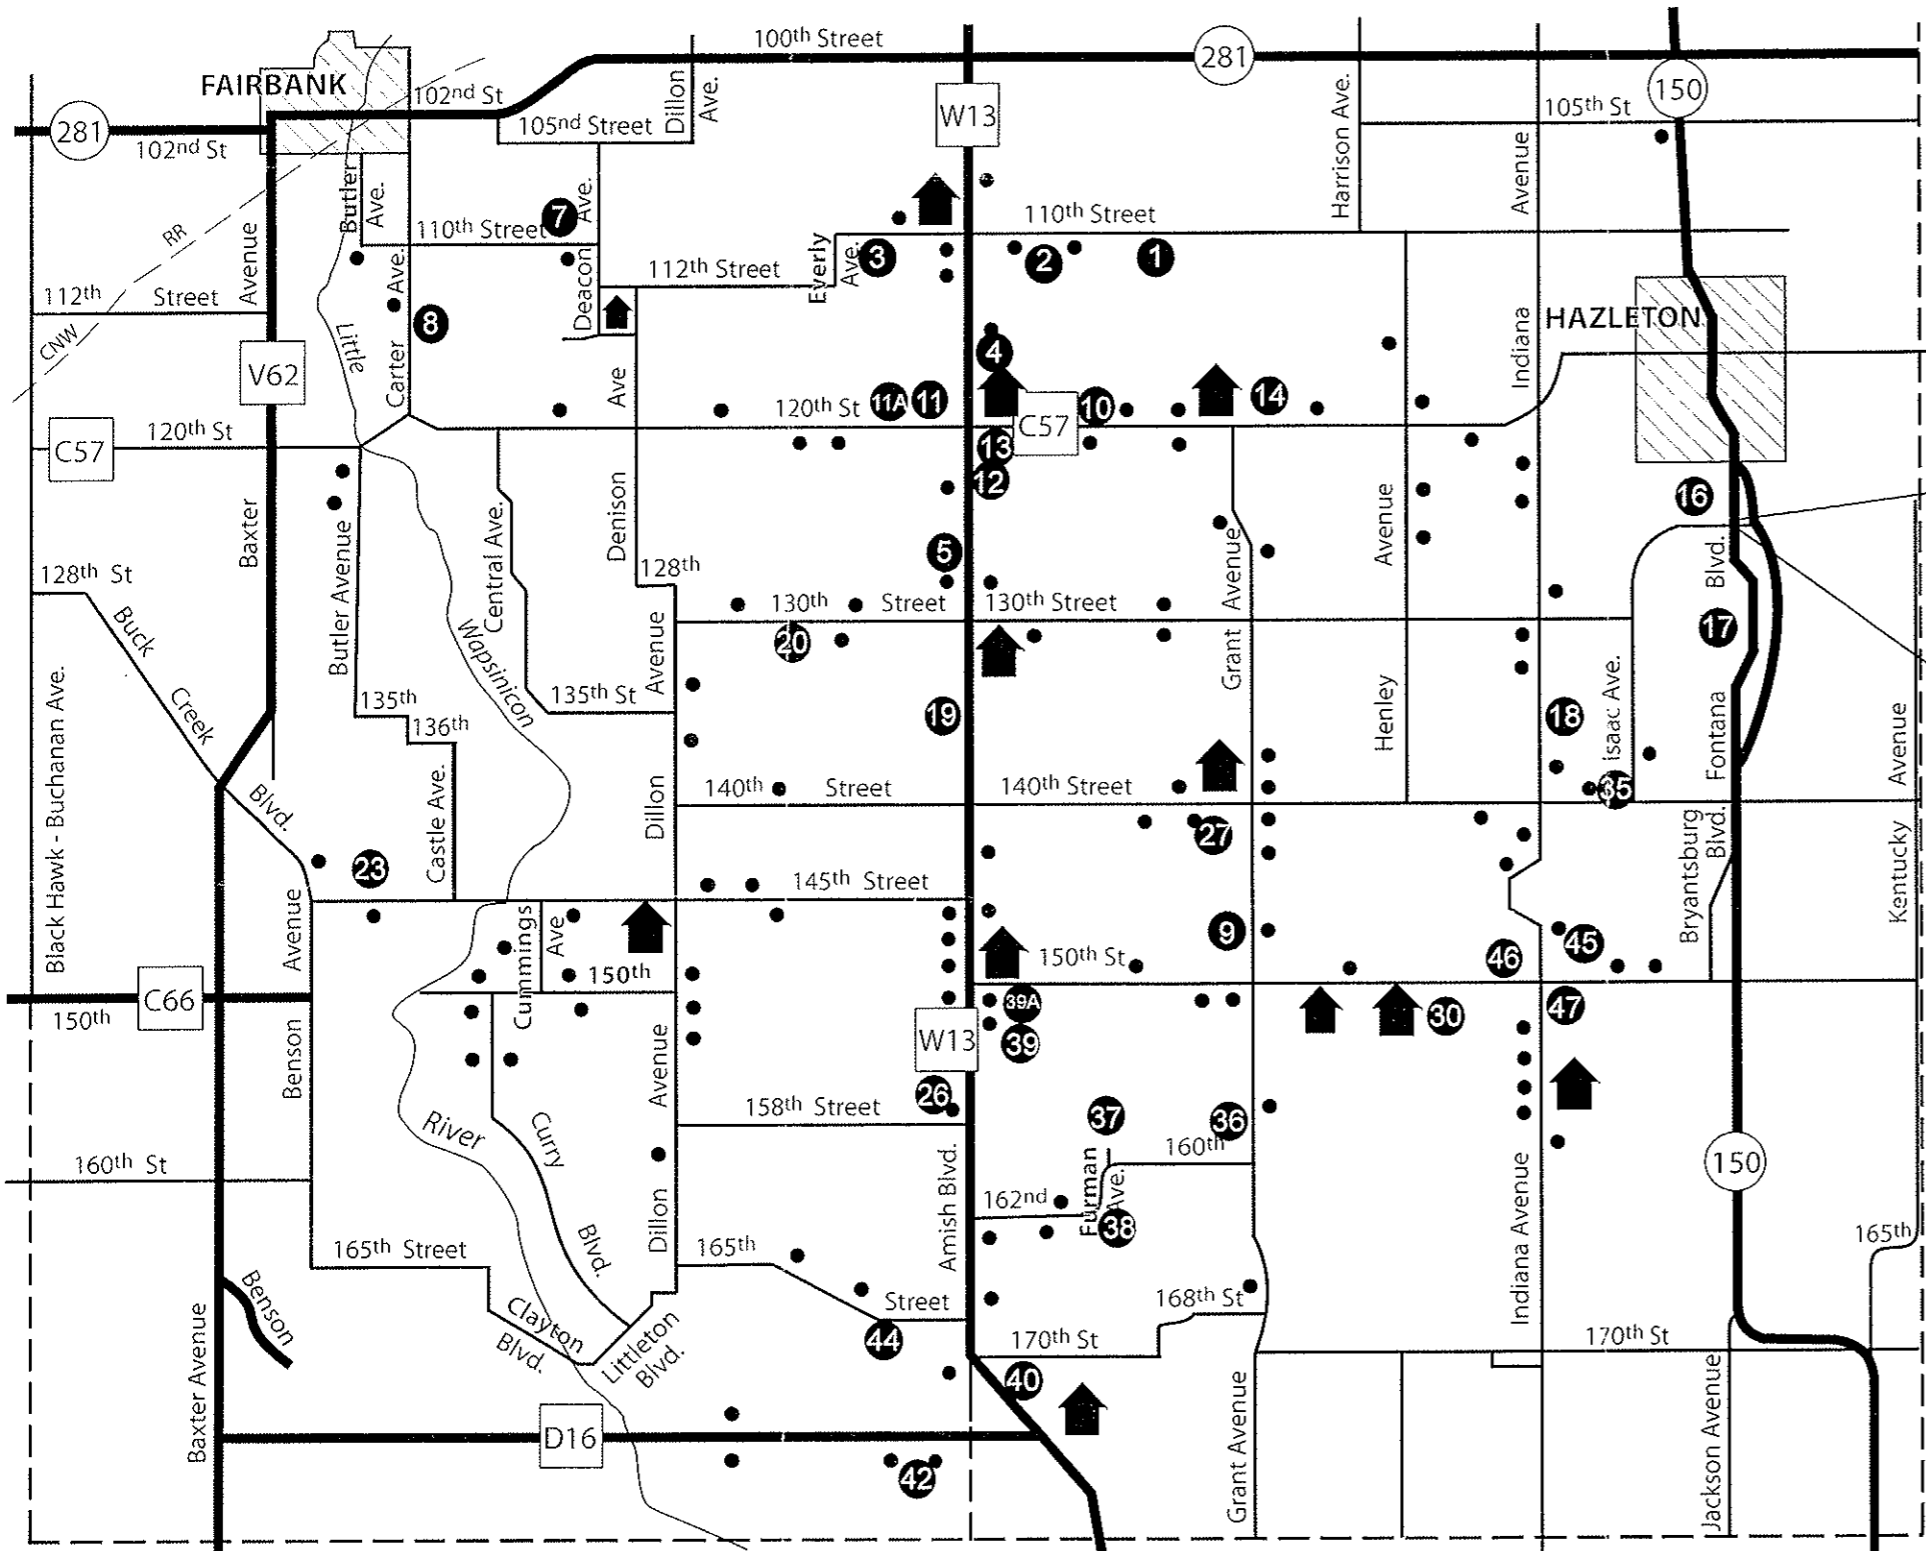

AMISH BUSINESSES & POINTS OF INTEREST

- | | | |
|--|---|---|
| 1. Heimuth's Country Store | 16. Fontana Park | 39. Detweiler Woodworking |
| 2. Green Acres Greenhouse | 17. Jaspers RV Sales | 39A Detweiler Nylon Shop |
| 3. Little Country Store/Countryside Greenhouse | 18. Anna's Bakery - A. Borntraeger | 40. Candy Kitchen & Crafts, Fri. & Sat. only |
| 4. Plainview Country Store | 19. Iowa Vinyl Windows | 42. Raber's Woodworking - Custom Built Cabinets |
| 5. D & E Furniture, Crafts & Quilts | 20. Yoder's Discount Grocery | 44. Pine Grove Store - Fabric, Red Wing Boots, etc. |
| 7. Fairbank Sawmill, 110 St. | 23. Anna's Buckcreek Kountry Store | 45. Morwood Camp Grounds |
| 8. Carter Avenue Discount Groceries | 26. Detweiler Grocery | 46. OakView Furniture - E. Raber Jr. |
| 9. Long Lane B. & C. | 27. Hershberger Country Store | 47. Raber's Clock & Furniture |
| 10. Flour Shop | -Coleman Products & Repair | |
| 11. Harness Shop - A. Mast | 30. Country Lane Furniture | |
| 11A. Prairie Log Furniture | 35. US Seamless Gutters - Vernon Beachy | |
| 12. Yoder's Blvd. Bakery - Fri. and Sat. | 36. Fort Pentecost | |
| 13. Auction House | 37. Miller's Country Store | |
| 14. Buggy Shop - E. Stutzman | 38. Helmuth's Saddle Shop & Shoe Repair | |

HAZLETON, IOWA

AMISH COUNTRY

And The Home of Beautiful FONTANA PARK

Enlargement of Fontana Park area

BINGO
Every Thursday Night
Early Birds at 6:30 pm
Legion Hall in Hazleton

Annual Flea Market
2nd Weekend
of June

Fontana Park Hours
Mon - Tues: 8-Noon and afternoons
by appointment - Phone: 636-2617
Wed - Fri: 8-Noon, 1-4:30
Weekends: Apr 15 - Sept 30, 1-5
Weekends Oct 1 - Apr. 14, 1-4

FREE MAPS
sponsored by:

HAZLETON COMMERCIAL CLUB
P.O. Box 363, Hazleton, Iowa 50641
319-636-2854 or 319-636-2243